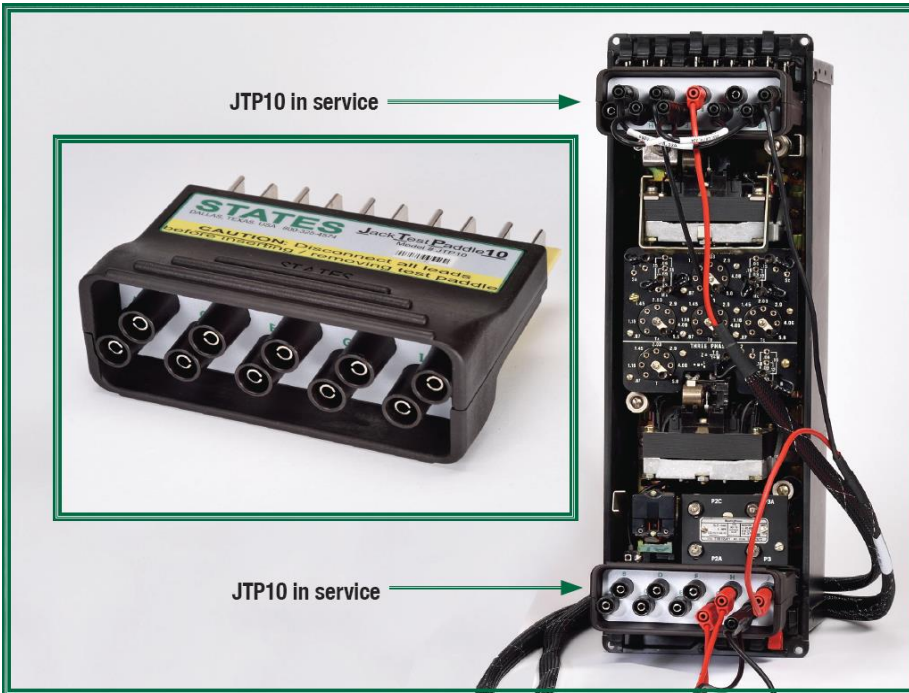

STATES New Test Paddle – JTP10

The New STATES 10 Pole Test Paddle has been designed to make a test technician's job easier than ever before.

Replaceable Isolator
Kit Part No. TP750

JTP10 Product Features:

- Easy to Insert
- Straight Front Connect
- Accepts Standard, Safety, and Retractable Banana Jacks
- Replaceable Isolator Kit, Part No. TP750
- Compatible with STATES Type FMS 10 Pole Test Switches, and ABB Type FT-1 10 Pole Test Switches