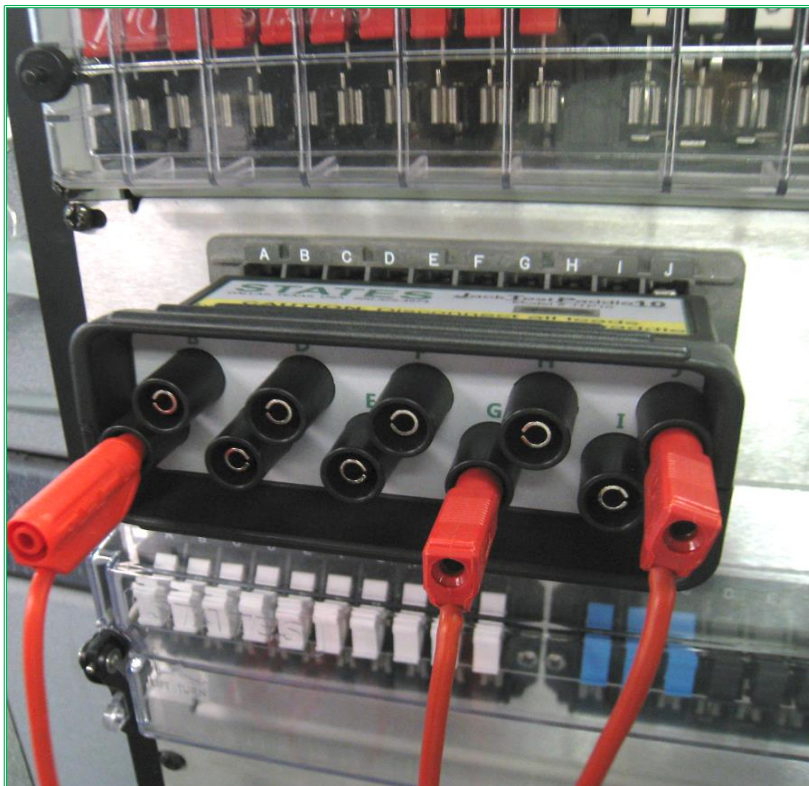

STATES New Test Paddle – JTP10

The New STATES 10 Pole Test Paddle has been designed to make a test technician's job easier than ever before.

Replaceable Isolator
Kit Part No. TP750

JTP10 Product Features:

- Easy to Insert
- Straight Front Connect
- Accepts Standard, Safety, and Retractable Banana Jacks
- Replaceable Isolator Kit, Part No. TP750
- Compatible with STATES Type FMS 10 Pole Test Switches, and ABB Type FT-1 10 Pole Test Switches